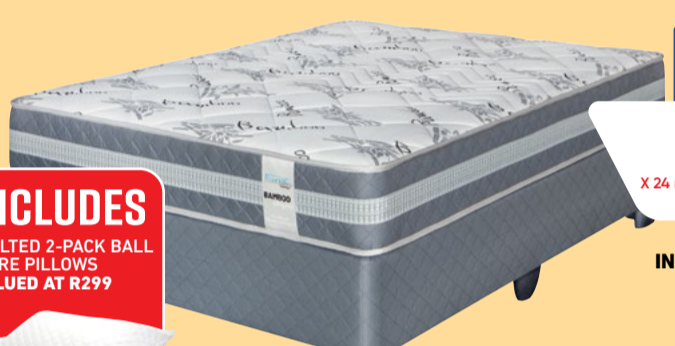

NOW ONLY
R5 999

R411

X 24 months \ Deposit R600
Total Payment R10 387

INSPIRE 152cm FIRM
QUEEN BASE SET
10358644 + 10379572

INCLUDES
PIERRE CARDIN 152cm
MICROFIBRE QUEEN
COMFORTER
VALUED AT R349